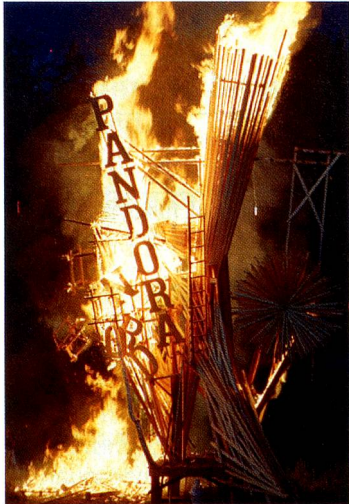

Luginbühl's "Pandora" in flames at the Albisgüetli in Zurich in 1998