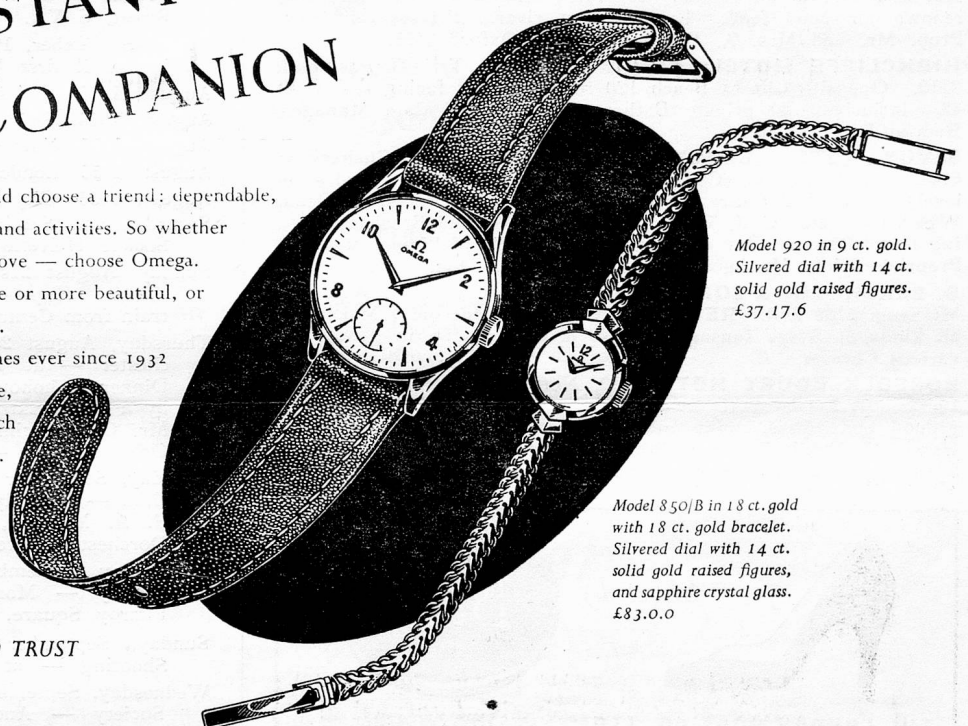

THE WATCH THE WORLD HAS LEARNED TO TRUST

Some day you will own one

Model 920 in 9 ct. gold. Silvered dial with 14 ct. solid gold raised figures. £37.17.6

Model 850/B in 18 ct. gold with 18 ct. gold bracelet. Silvered dial with 14 ct. solid gold raised figures, and sapphire crystal glass. £83.0.0