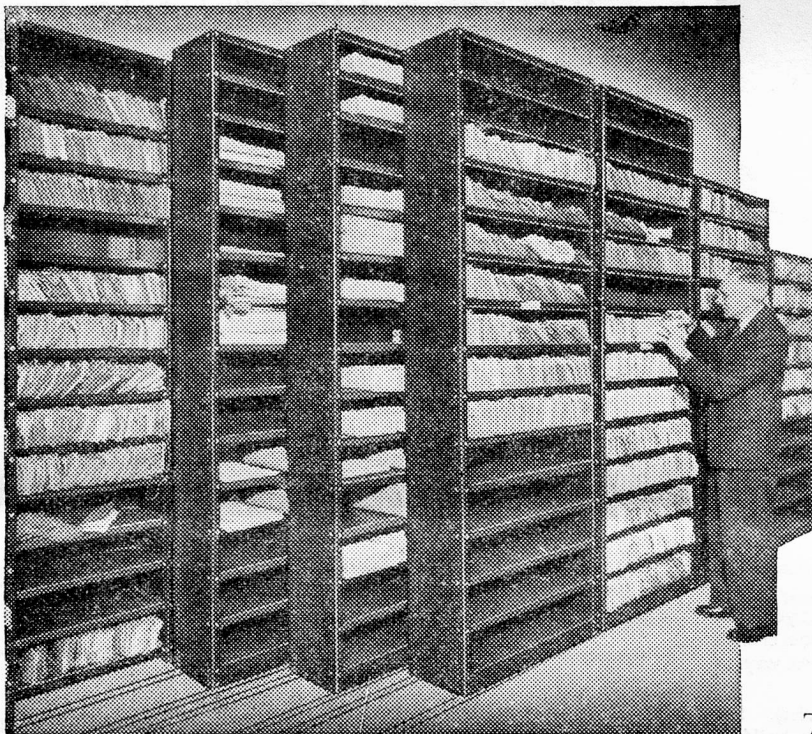

IN MOROCCO there is another affiliated Company, the Banque Franco-Suisse pour le Maroc, Casablanca.

CAPITAL AND RESERVES — S.Frs.337.000.000

Illustration shows part of Rolstore installation at Northern Assurance Co's Record Office, at Moorgate, London