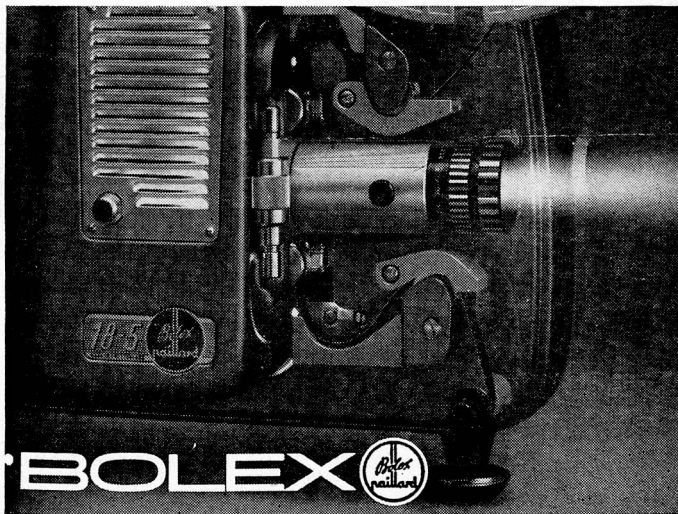

THE ZURICH GROUP OF COMPANIES

in the United Kingdom and Eire comprise the

ZURICH INSURANCE COMPANY
BEDFORD GENERAL INSURANCE COMPANY LIMITED
and
BEDFORD LIFE ASSURANCE SOCIETY LIMITED

This Group can undertake all classes of insurance business

The Group operate Branch Offices in all the major cities and towns and the United Kingdom. Head Office is situated at :—

FAIRFAX HOUSE, FULWOOD PLACE,
HIGH HOLBORN, LONDON, W.C.1
Telephone: CHAncery 8833

The funds of the **Zurich** group of companies exceed £200,000,000

Incidental extra: world's widest zoom

Incidental, because a zooming range of 12.5 mm is not so important as the quality on your screen. And it is in the unsurpassed image that the true satisfaction of the Bolex 18-5 projector lies. It takes a 12-element lens and has a highly sophisticated system of vertical and horizontal frame register.

The result is a crisp, steady picture. Price £69.10.0

Totally reliable automatic threading plus Paillard-Bolex 12.5 mm, f/1.3 zoom lens. It features an integral mirror/condenser lamp; switched room light socket and the Bolex high-precision claw and gate movement.

Bolex slow-motion shutter adjusts automatically on 5 frames per second to give 9 light interruptions per frame instead of the usual 3. Result: no flicker.

Get your copy of 'BOLEX REPORTER' available now from all Bolex accredited dealers.

SWISS PRECISION BY PAILLARD. Cinex Ltd., Bolex House, London N.14. Tel: FOX Lane 1041

You can use

VELCRO
BRI-NYLON
touch and close fastener

in so many ways . . .

'VELCRO', a Swiss invention, consists of two ingenious Nylon strips which grip firmly together at a touch and which easily peel apart to open. 'VELCRO' makes the perfect fastener for clothes, furnishings and many industrial uses. 'VELCRO' can be washed, dry-cleaned, ironed, mangled, cut to any length, pinked, notched and sewn by hand or machine. 'VELCRO' cannot jam or rust.

Write for free sample and leaflet to
DEPARTMENT 'O'
SELECTUS LTD.
BIDDULPH
STOKE-ON-TRENT
ENGLAND