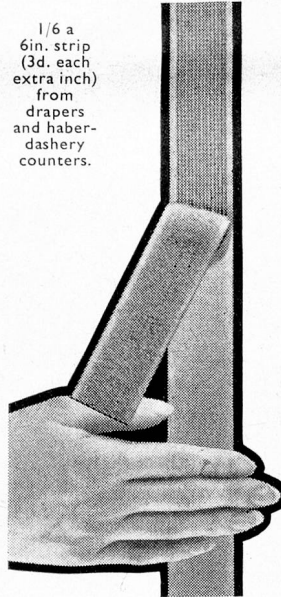

1/6 a
6in. strip
(3d. each
extra inch)
from
drapers
and haberdashery
counters.

The fastener you cut
as you please for
perfect fit and ad-
justability.

"Velcro" touch and close
fastener (a Swiss inven-
tion) is made of two Bri-
nylon strips which grip
firmly at a touch, yet
easily peel apart. "Velcro"
can be cut with scissors
to any length. You can
sew it on by hand
or machine. It can
be washed and
dry-cleaned. Can-
not jam or rust.

WRITE FOR FREE SAMPLE AND INSTRUCTION
LEAFLET.

TO: SELECTUS LIMITED., DEPT S.O., BIDDULPH, STOKE-ON-TRENT.