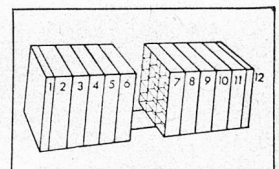

Telephone CHAncery 8833

GROUP ASSETS EXCEED £300,000,000

1/6 a
6in. strip
(3d. each
extra inch)
from
drapers
and haberdashery
counters.

The fastener you cut
as you please for
perfect fit and ad-
justability.

"Velcro" touch and close
fastener (a Swiss inven-
tion) is made of two Bri-
nylon strips which grip
firmly at a touch, yet
easily peel apart. "Velcro"
can be cut with scissors
to any length. You can
sew it on by hand
or machine. It can
be washed and
dry-cleaned. Can-
not jam or rust.

WRITE FOR FREE SAMPLE AND INSTRUCTION
LEAFLET.

TO: SELECTUS LIMITED., DEPT S.O., BIDDULPH, STOKE-ON-TRENT.

Save Rent Save Rates Save Space

COMPACROW is the brilliant answer
to 1967 storage problems. Get the most
out of available floor area and save
money all round. Our
experts will be glad
to meet you and
discuss all the Comp-
acrow advantages.