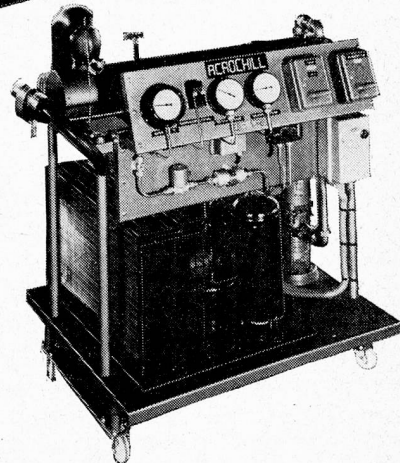

ACRO-KOOL

Immediate information from:
Crawley Brothers Limited, Coronation Works,
Ashdon Road, Saffron Walden, Essex.
Tel: Saffron Walden 2444. Telex: 81195

The famous

Lindt

LIQUEUR CHOCOLATES

in traditional wooden boxes and other attractive packings