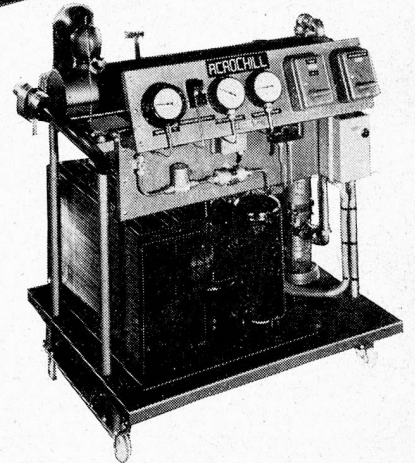

ACRO-KOOL

Immediate information from:
Crawley Brothers Limited, Coronation Works,
Ashdon Road, Saffron Walden, Essex.
Tel: Saffron Walden 2444. Telex: 81195

drink delicious

OVALTINE

the world's
best nightcap

Cabochard

PARFUMS **SMITH**

PARIS

Sole Distributors: Buser & Co. Ltd., 12 Grafton Street, W.1. Tel: 01-629 5977