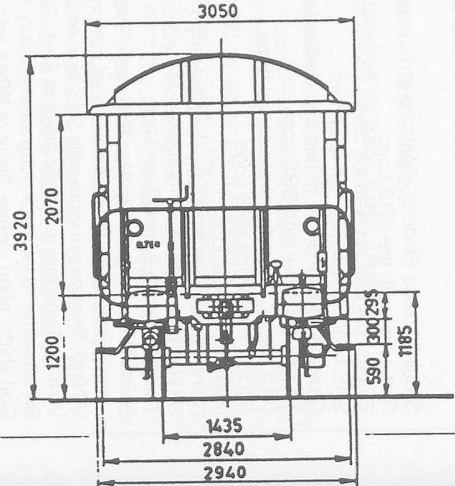

PAL GB/AUSTRALIA, not North America unfortunately.

SALES OFFICER

T.R.SHEARD, 11 CROMWELL DRIVE, EAST LEAKE, LEICS. LE12 6LZ

tel 0509-85-2617

Schiebwand-Postgüterwagen

Series Z² 251-290 50 85 00-33 251-290

- Scale..... 1:87
- Built..... 1966-8
- Max.Speed..... 140 km/h
- Tare..... 16 t
- Load..... 24 t
- Total weight..... 40 t