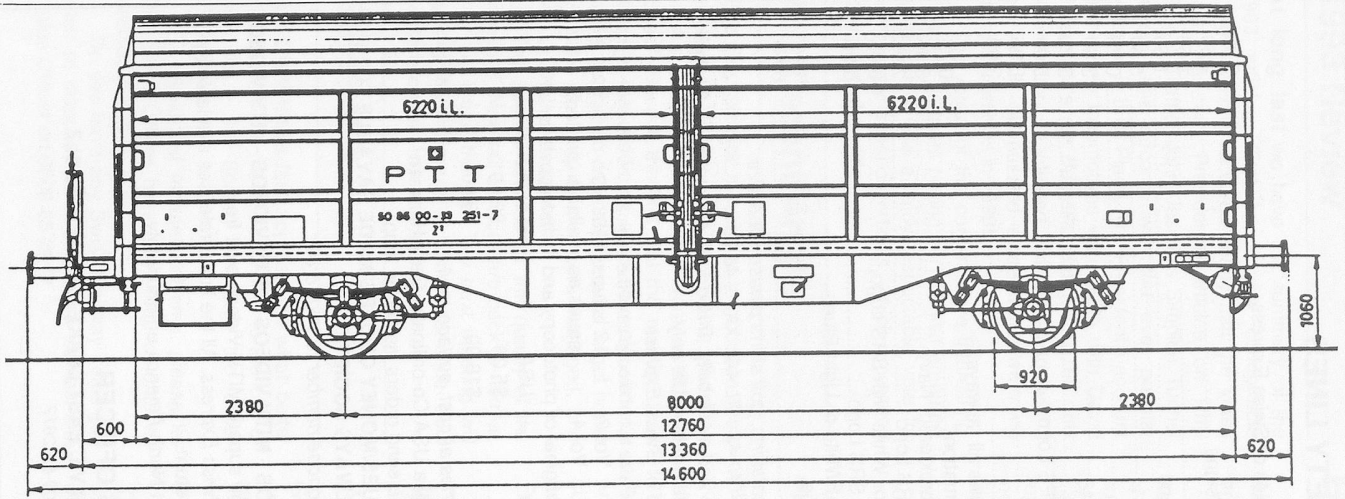

PAL GB/AUSTRALIA, not North America unfortunately.

SALES OFFICER

T.R.SHEARD, 11 CROMWELL DRIVE, EAST LEAKE, LEICS. LE12 6LZ

tel 0509-85-2617

Schiebwand-Postgüterwagen

Series Z² 251-290 50 85 00-33 251-290

- Scale..... 1:87
- Built..... 1966-8
- Max.Speed..... 140 km/h
- Tare..... 16 t
- Load..... 24 t
- Total weight..... 40 t