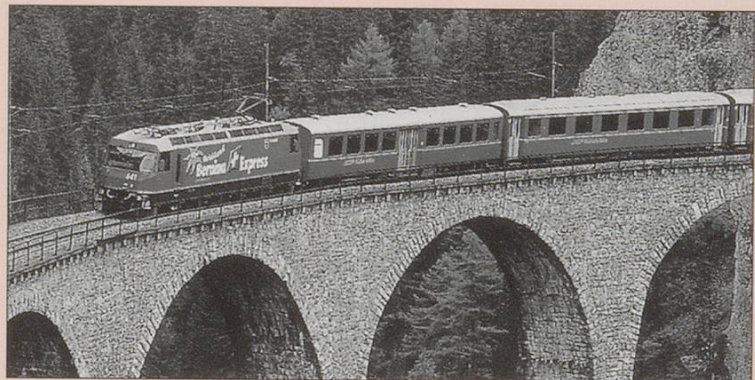

Grüezi und herzlich willkommen

Special summer and winter arrangements in conjunction with all "Rhätische Bahn" activities

ASK FOR OUR LEAFLET!

Only fifteen minutes walk to the world-famous Landwasser Viaduct! Enjoy the benefits from a visit to the Alvaneu Bad