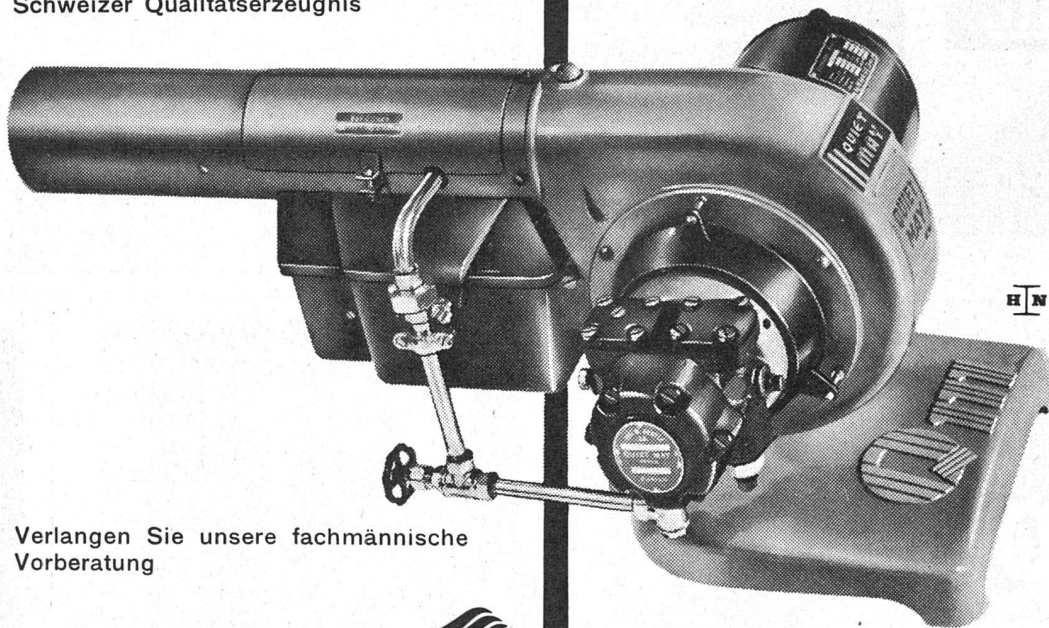

Die schönsten und besten **Klinker**

in frohen Farbtönen,
geflammt und in vielen Formaten, liefert

A.-G. Verblendsteinfabrik Lausen

QUIET MAY

Schweizer Qualitätserzeugnis

Ueber 6000 Anlagen in der Schweiz
zeugen für seine
Qualität, Wirtschaftlichkeit, Sicherheit.

Verlangen Sie unsere fachmännische
Vorberatung

Ing. W. OERTLI A.G.
Autom. Feuerungen
Zürich Beustweg 12 Tel. 34 10 11/12/13

Service-Stellen in der ganzen Schweiz

Dachpappen

Flachbedachungen u. Abdichtungen

Bausoliermaterial

H. SÜSSMANN SÖHNE

Dachpappenfabrik
ZÜRICH-AFFOLTERN