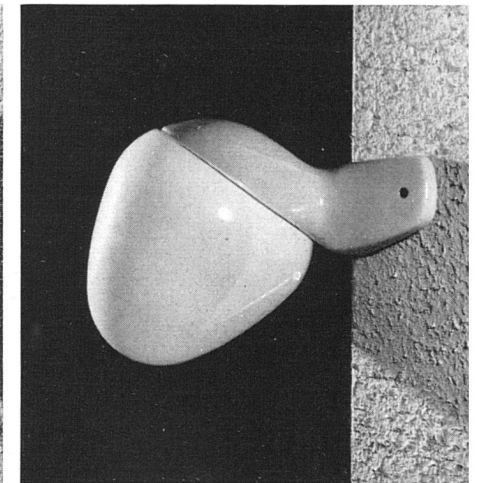

Download PDF: 06.02.2025

ETH-Bibliothek Zürich, E-Periodica, <https://www.e-periodica.ch>

Porzellan-Deckenleuchte | Lampe, porcelaine | Ceiling fixture, porcelain

Totalglas-Deckenleuchte | Lampe, verre | Ceiling fixture, glass

Totalglas-Deckenleuchte | Lampe, verre | Ceiling fixture, glass

Porzellan-Wandleuchte | Applique, porcelaine | Wall fixture, porcelain

Porzellan-Wandleuchte | Applique, porcelaine | Wall fixture, porcelain