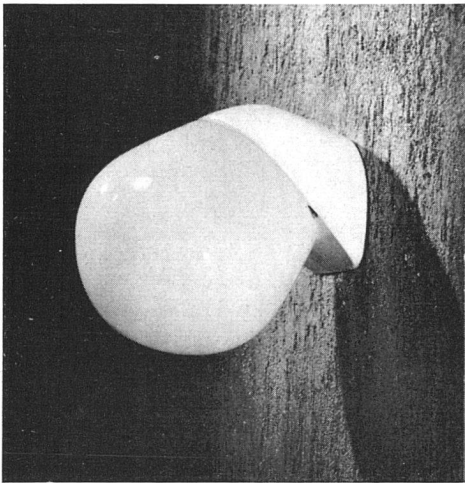

Download PDF: 06.02.2025

ETH-Bibliothek Zürich, E-Periodica, <https://www.e-periodica.ch>

Porzellan-Deckenleuchte | Lampe, porcelaine | Ceiling fixture, porcelain

Totalglas-Deckenleuchte | Lampe, verre | Ceiling fixture, glass

Totalglas-Deckenleuchte | Lampe, verre | Ceiling fixture, glass

Porzellan-Wandleuchte | Applique, porcelaine | Wall fixture, porcelain

Porzellan-Wandleuchte | Applique, porcelaine | Wall fixture, porcelain