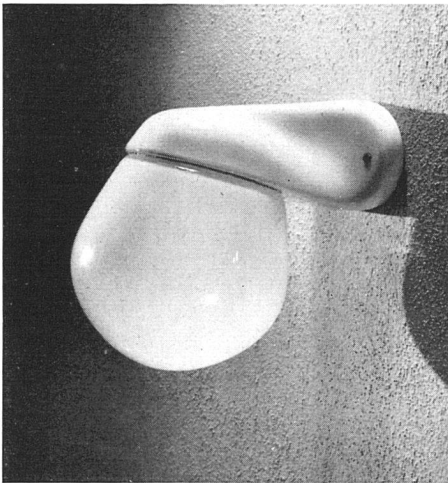

Download PDF: 06.02.2025

ETH-Bibliothek Zürich, E-Periodica, <https://www.e-periodica.ch>

Porzellan-Deckenleuchte | Lampe, porcelaine | Ceiling fixture, porcelain

Totalglas-Deckenleuchte | Lampe, verre | Ceiling fixture, glass

Totalglas-Deckenleuchte | Lampe, verre | Ceiling fixture, glass

Porzellan-Wandleuchte | Applique, porcelaine | Wall fixture, porcelain

Porzellan-Wandleuchte | Applique, porcelaine | Wall fixture, porcelain